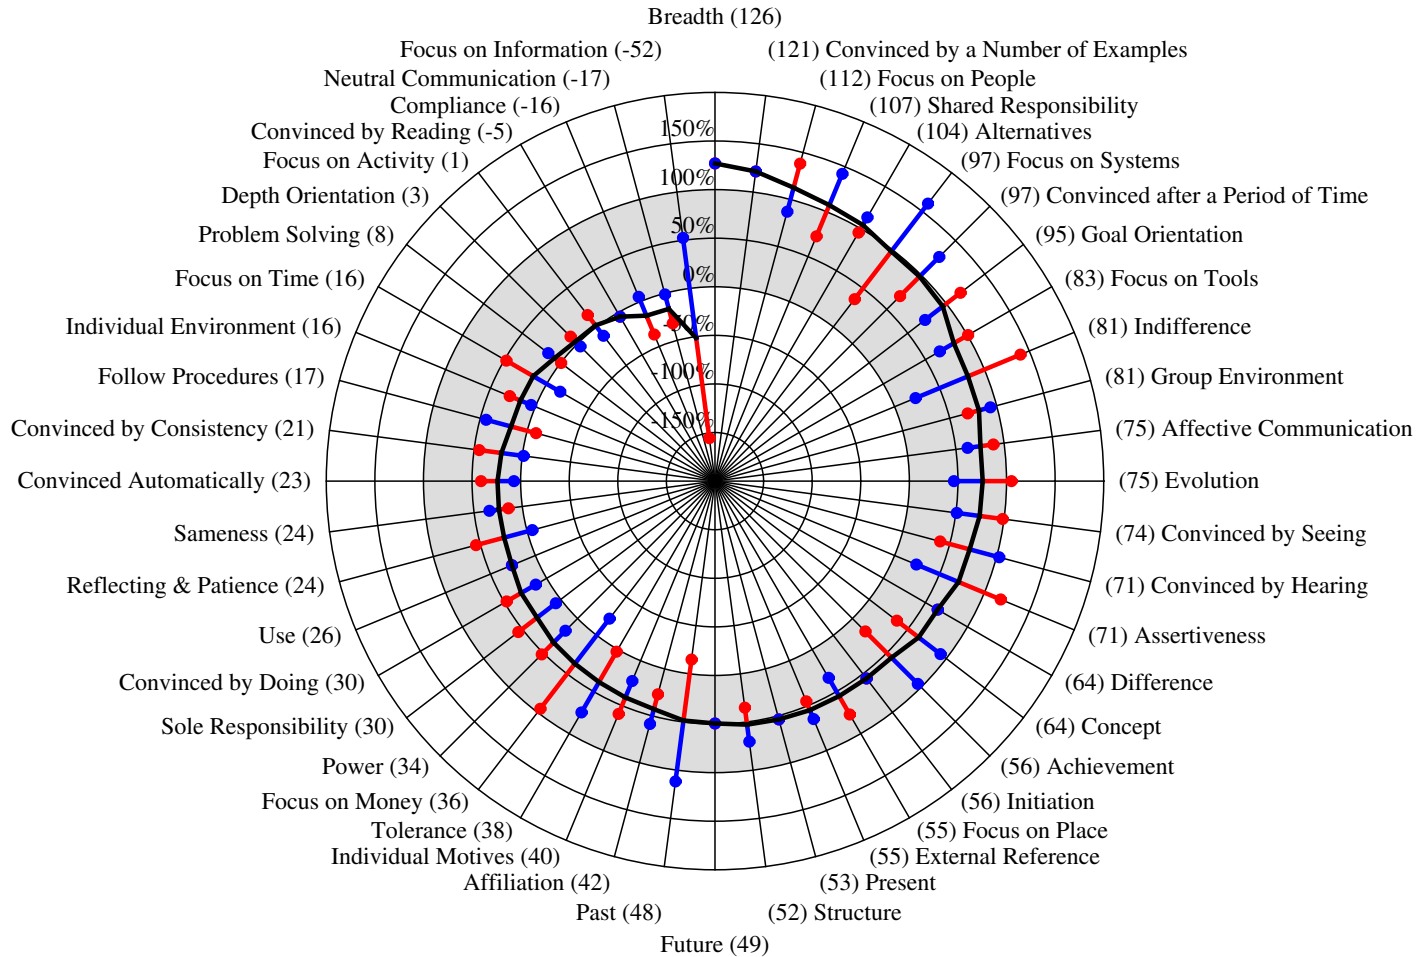

jobEQ - Paired Comparison Wheel

Paired Comparison Wheel for 138802 (Michael Grant) and 143327 (Lisa Lahrman)

Standard Group: US2001a

Sort on Average

(c) 2001-2007 jobEQ.com